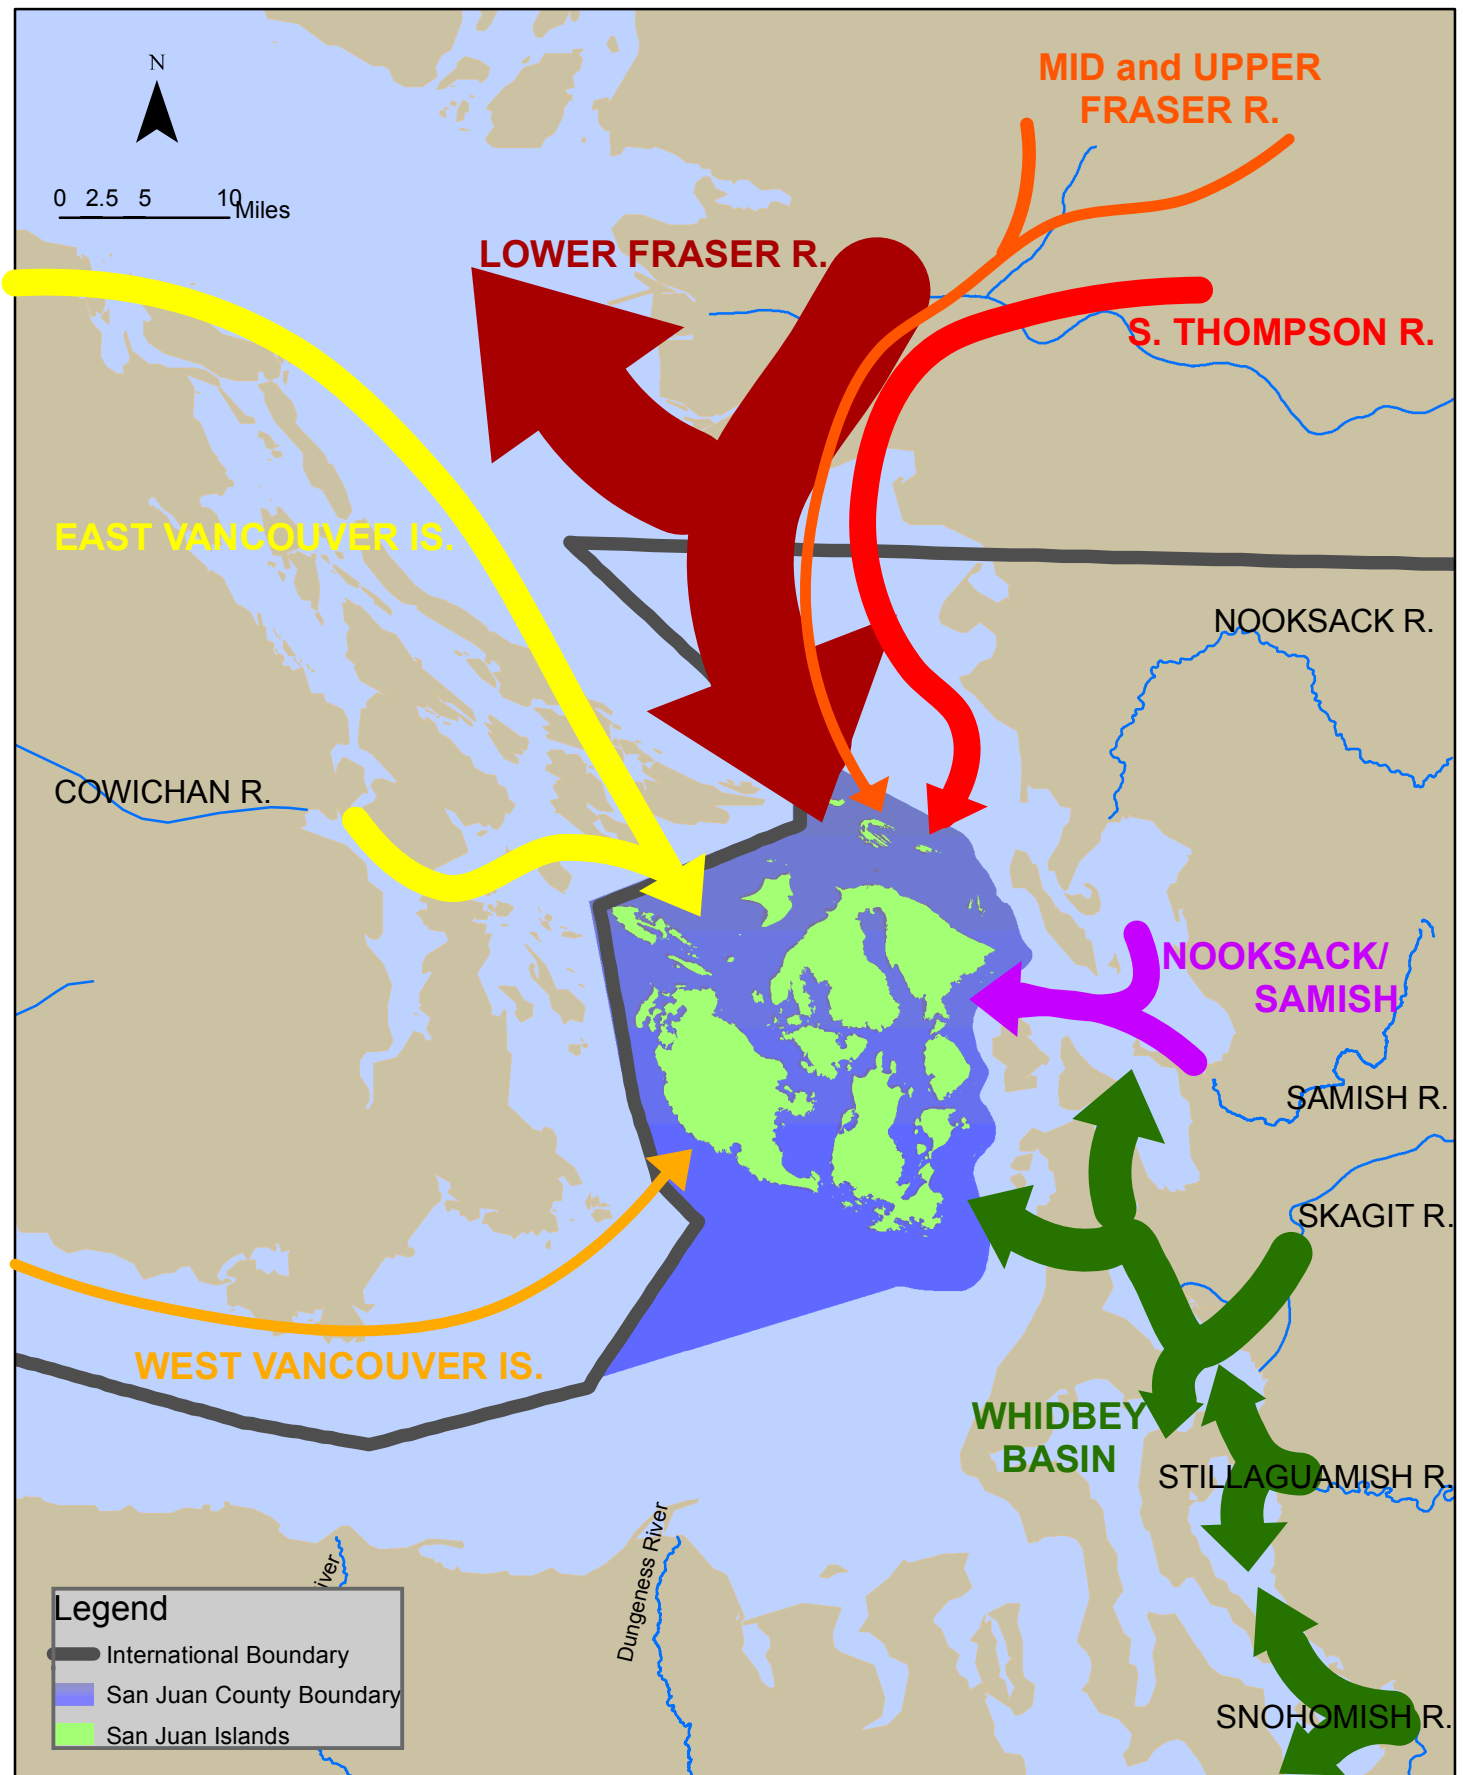

SOURCES OF JUVENILE CHINOOK SALMON REARING IN THE SAN JUANS

NOTE: Colored arrows represent genetic stocks of unmarked chinook salmon documented in the San Juans. Arrow thickness represents relative presence and abundance rates of various stocks. (Beamer and Fresh, 2012; Teel et al., 2011)